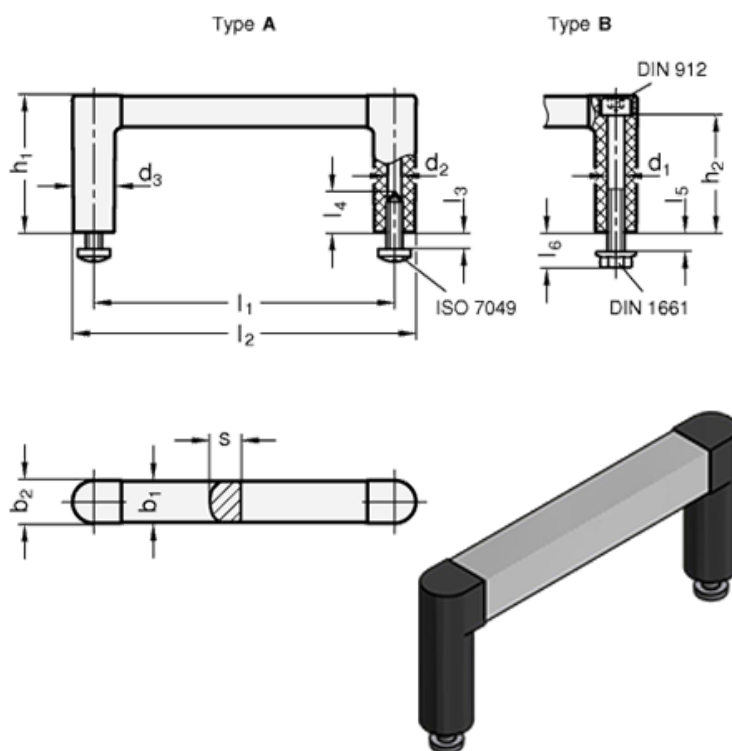

Data Sheet

Article number: 2042312235AELG

Description: E+G Handle GN 423-12-235-A-ELG
- ELG natural / grey, matte finish

Measures

$b_1 = 12$	$l_2 = 247.5$
$b_2 = 12.5$	$l_3 \text{ Max.} = 5$
$d_1 = -$	$l_4 \text{ Min.} = 14$
$d_2 = 4.3$	$l_5 \text{ Max.} = 5$
$d_3 = 12.5$	$l_6 = 10.5$
$h_1 = 40$	$s = 9$
$h_2 = 34.5$	Weight (g) = 59
$l_1 = 235$	